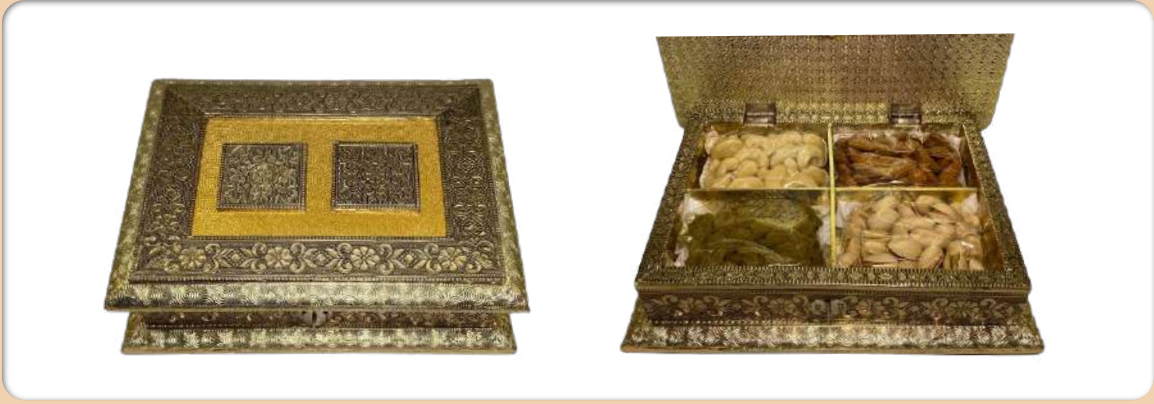

DF-70 7X9" Rect. Minakari Box C07 B08 P06 K08 (37) Price: ₹ 635